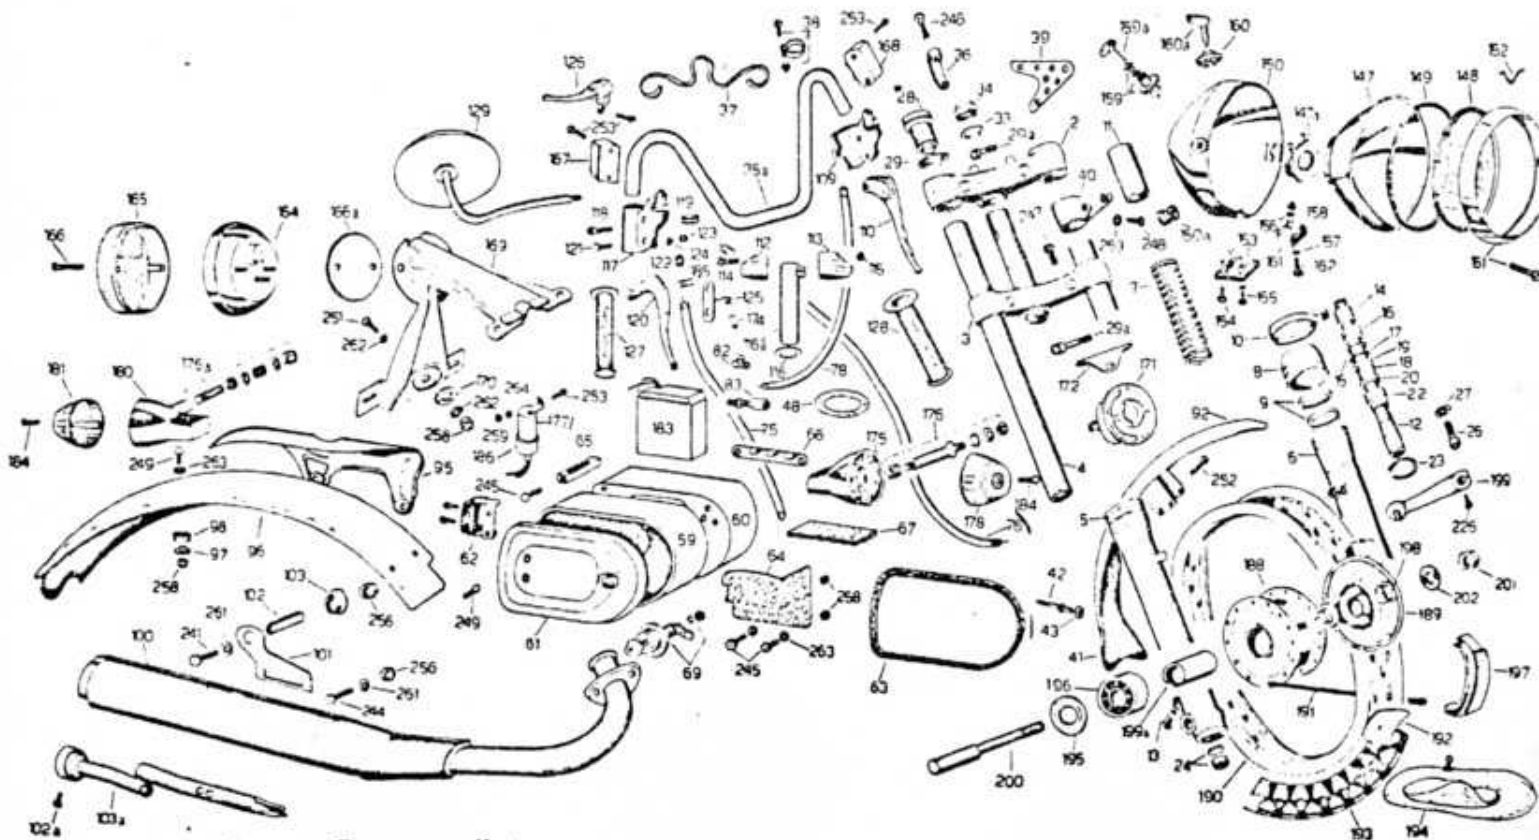

N. Fig.	Part. N.	Description	Q.ty	N. Fig.	Part. N.	Description	Q.ty
—	131.01.5100	Rear swing arm cpl of bush	1	90	131.06.5390	Screw - driver m/m 8	1
56	131.01.5110	Bushing	2	91	131.10.6330	Key - tray	1
57	131.01.5120	Swing arm axle	1	92	141.09.5000	Front mudguard	1
58	131.01.5130	Wheel spindle nut	1	92a	131.01.5200	Rear shock absorber	2
—	131.06.5230	Toolbox R/H complete	1	93	130.01.5210	Silentblock	1
59	131.06.5261	Toolbox R/H	1	94	130.01.5220	Bush	4
—	131.06.5200	Toolbox L/H complete	1	95	131.09.5190	Chain mudguard	1
60	131.06.5240	Toolbox L/H	1	96	131.09.5011	Rear mudguard	1
61	131.06.5050	Toolbox cover	2	97	091.10.5930	Rubbers anti-vibrations	2
62	131.06.5230	Clasp for toolbox cover	2	97a	102.10.5930	Rubbers anti-vibrations	2
63	131.06.5290	Rubber for toolbox cover	2	98	091.10.5960	Rubber bush	2
64	131.06.5330	Screen for intake	1	99	092.10.5960	Rubber bush	2
65	131.06.5320	Spacers for battery and intake	4	100	131.13.5100	Silencer	1
66	131.10.6410	Plate for fixing rubber strap for battery	2	101	131.13.5130	Bracket for silencer	1
67	131.10.6420	Block for battery	1	102	120.10.6830	Spacer bush for silentblock	1
68	072.02.5151	Anti-theft cpl of 2 key	1	102a	TC 5x7	Bolt fixing terminal	2
69	131.10.6300	Couple lock cpl or key	1	103	120.10.6820	Rubber silentblock	2
69	131.10.6320	Single lock cpl of key	1	103a	131.13.5190	Terminal for silencer	1
—	134.06.5000	Seat two-seater	1	104	131.13.5660	Engine cpl of carburettor	1
71	124.11.6770	Cap for suppressor	1	105	131.10.5900	Filter F 30/6	1
72	124.11.6760	Hood rubber coil	1	106	124.11.6750	Suppressor cap	1
73	150.13.5930	Rubber strip, cylinder head	2	107	131.13.5780	Cap for filtre carburettor	1
74	150.13.5970	Rubber strip, cylinder bare	4	108	131.13.5790	Rubber fixing cap intake	1
75	131.04.5300	Throttle cable	1	—	131.04.5180	Clutch lever assembly cpl W/nipples	1
76	131.04.5400	Front brake cable	1	109	131.04.5260	Clutch lever body	1
77	131.04.5360	Rear brake cable	1	110	131.04.5230	Clutch lever	1
78	130.04.5430	Clutch cable	1	111	098.04.5980	Cable breather of brake and clutch	2
79	130.04.5950	Choke cable	1	—	131.04.5000	Twist grip assembly W/grip, bolt	1
82	060.04.5440	Cable clamp - bolt	1	112	131.04.5810	Upper cup	1
83	020.07.6120	Cable adjuster	1	113	131.04.5820	Lower cup	1
84	050.10.5011	Clamp	3	114	TC 5x20	Bolt upper fixing	2
85	131.06.5350	Toolbox complete	1	115	D 5	Nut	2
86	131.06.5150	Box spanner 17/21	1	116	090.04.5010	Fuel tap - seal ring	1
87	131.06.5360	Wrench	1	116a	131.04.5800	Tube - bare	1
88	131.06.5370	Wrench	1				
89	131.06.5380	Allen - head wrench	1